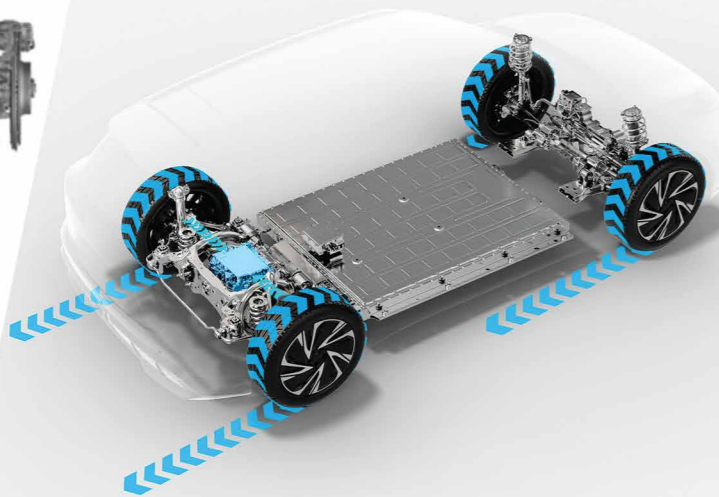

REAR WHEEL DRIVE

REAR WHEEL DRIVE

REAR INDEPENDENT SUSPENSION

- Remote Vehicle Lock/Unlock
- Control Air Conditioning (On/Off)
- Real-Time GPS Tracking
- Instant Vehicle Status Updates

Inbuilt Car App:

77 kWh*
BATTERY