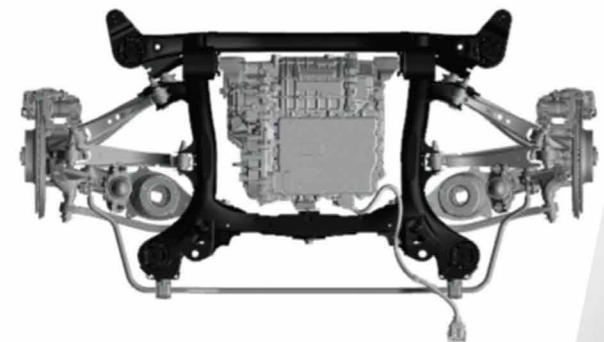

REAR WHEEL DRIVE

REAR WHEEL DRIVE

REAR INDEPENDENT SUSPENSION

- Remote Vehicle Lock/Unlock
- Control Air Conditioning (On/Off)
- Real-Time GPS Tracking
- Instant Vehicle Status Updates

Inbuilt Car App:

77 kWh*
BATTERY