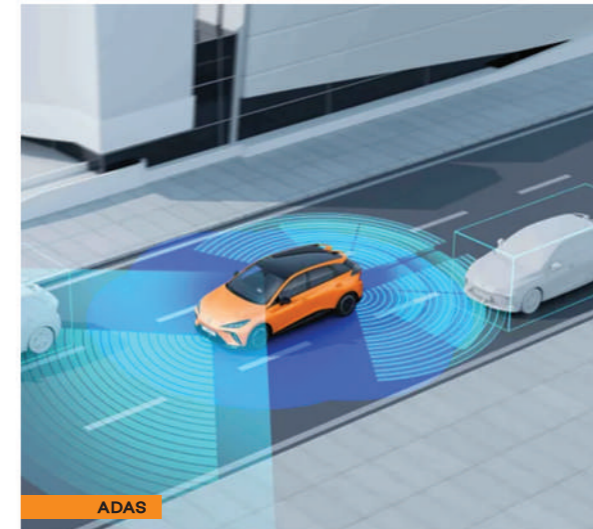

TECHNICAL SPECIFICATION

PERFORMANCE & POWER	MG4 EV COM	MG4 EV DEL
Electric Motor type	Synchronous Motor	
Battery capacity (KWh)	51	64
Maximum power (kw)	99	99
Maximum torque, (Nm)		250
On - board charge max power (KW)		7
Maximum speed, (km/h)		160
Driving Range (WLTP- Combined)	350	440
Max DC Charging power (Kw)	> 85	> 100
5 Link Rear Suspension	•	•
Mc. Suspension, Front Mount EPS	•	•

DIMENSIONS	MG4 EV COM	MG4 EV DEL
Overall Length (mm)		4,287
Overall Width (mm)		2,060
Overall Height (mm)		1,504
Wheelbase Length (mm)		2,705
Kerb weight (kg)	1,655	1,685
Gross vehicle weight (kg)	2,103	2,133
Driven wheels	Rear wheel drive, motor at rear	
Front wheel track (mm)		1,550
Rear Wheel track (mm)		1,551
Boot Capacity- seats up (litr)		363
Boot Capacity- seats folded (litr)		1,177

EQUIPMENT

MG PILOT	MG4 EV COM	MG4 EV DEL
Adaptive Cruise Control	•	•
Active Emergency Braking with Pedestrian and Bicycle Detection	•	•
Lane Keep Assist (LKA) with Lane Departure Warning System (LDWS)	•	•
Traffic Jam Assist	•	•
Intelligent Speed Limit Assist with traffic sign recognition	•	•
Intelligent High Beam Assist	•	•
Driver Attention Alert	•	•
Blind Spot Detection (BSD)	-	•
Lane Change Assist (LCA)	-	•
Rear Cross Traffic Alert (RCTA)	-	•
Door Opening Warning (DOW)	-	•

SAFETY & SECURITY	MG4 EV COM	MG4 EV DEL
ABS and EBD	•	•
Rear ISOFIX (x2)	•	•
Front side airbags	•	•
Front dual airbags	•	•
Front passenger airbag deactivation switch	•	•
Side curtain airbag	•	•
Tyre Pressure Monitoring System (TPMS)	•	•
ESP	•	•
Hill Launch Assist	•	•
EBA	•	•
Driver's seat belt reminder	•	•
Front and rear passenger's seat belt reminder	•	•
Front seat belt (3 point with pretensioner and load limiter)	•	•
Alarm & immobiliser	•	•
Front/Rear Disc Brake	•	•