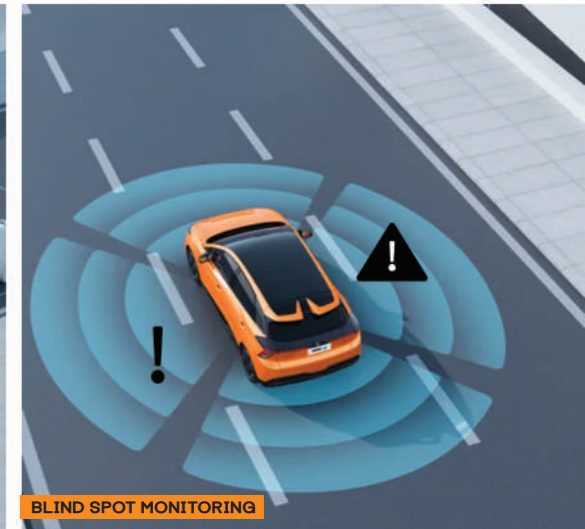

TECHNICAL SPECIFICATION

PERFORMANCE & POWER	MG4 EV COM	MG4 EV DEL
Electric Motor type	Synchronous Motor	
Battery capacity (KWh)	51	64
Maximum power (kw)	99	99
Maximum torque, (Nm)		250
On - board charge max power (KW)		7
Maximum speed, (km/h)		160
Driving Range (WLTP- Combined)	350	440
Max DC Charging power (Kw)	> 85	> 100
5 Link Rear Suspension	•	•
Mc. Suspension, Front Mount EPS	•	•

DIMENSIONS	MG4 EV COM	MG4 EV DEL
Overall Length (mm)		4,287
Overall Width (mm)		2,060
Overall Height (mm)		1,504
Wheelbase Length (mm)		2,705
Kerb weight (kg)	1,655	1,685
Gross vehicle weight (kg)	2,103	2,133
Driven wheels	Rear wheel drive, motor at rear	
Front wheel track (mm)		1,550
Rear Wheel track (mm)		1,551
Boot Capacity- seats up (litr)		363
Boot Capacity- seats folded (litr)		1,177

EQUIPMENT

MG PILOT	MG4 EV COM	MG4 EV DEL
Adaptive Cruise Control	•	•
Active Emergency Braking with Pedestrian and Bicycle Detection	•	•
Lane Keep Assist (LKA) with Lane Departure Warning System (LDWS)	•	•
Traffic Jam Assist	•	•
Intelligent Speed Limit Assist with traffic sign recognition	•	•
Intelligent High Beam Assist	•	•
Driver Attention Alert	•	•
Blind Spot Detection (BSD)	-	•
Lane Change Assist (LCA)	-	•
Rear Cross Traffic Alert (RCTA)	-	•
Door Opening Warning (DOW)	-	•

SAFETY & SECURITY	MG4 EV COM	MG4 EV DEL
ABS and EBD	•	•
Rear ISOFIX (x2)	•	•
Front side airbags	•	•
Front dual airbags	•	•
Front passenger airbag deactivation switch	•	•
Side curtain airbag	•	•
Tyre Pressure Monitoring System (TPMS)	•	•
ESP	•	•
Hill Launch Assist	•	•
EBA	•	•
Driver's seat belt reminder	•	•
Front and rear passenger's seat belt reminder	•	•
Front seat belt (3 point with pretensioner and load limiter)	•	•
Alarm & immobiliser	•	•
Front/Rear Disc Brake	•	•