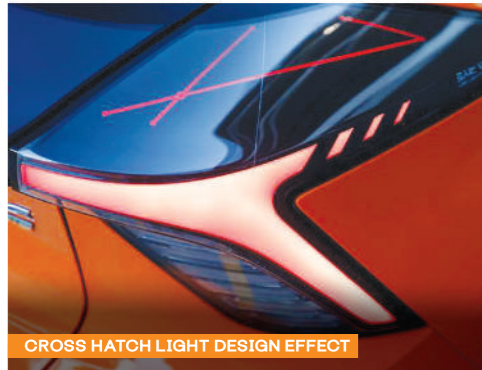

PU / FABRIC SEATS

Wireless Charging

CROSS HATCH LIGHT DESIGN EFFECT

PROJECTOR LED HEADLIGHT

363 Ltr

ACTIVE INTAKE GRILLE SHUTTER

TWIN AERO REAR SPOILER

HEATED STEERING WHEEL